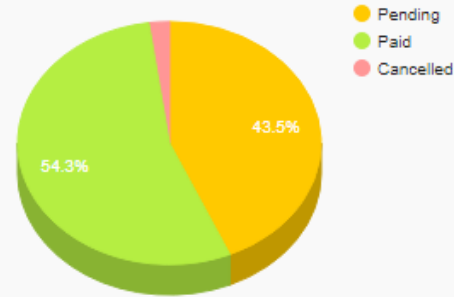

SHOPPE DASHBOARD

Catalog Overview

Total Products 9

<= Inventory Threshold Products

(123 - 123) aa

Change SKU 123 to inventory count?

View all products

Order Overview